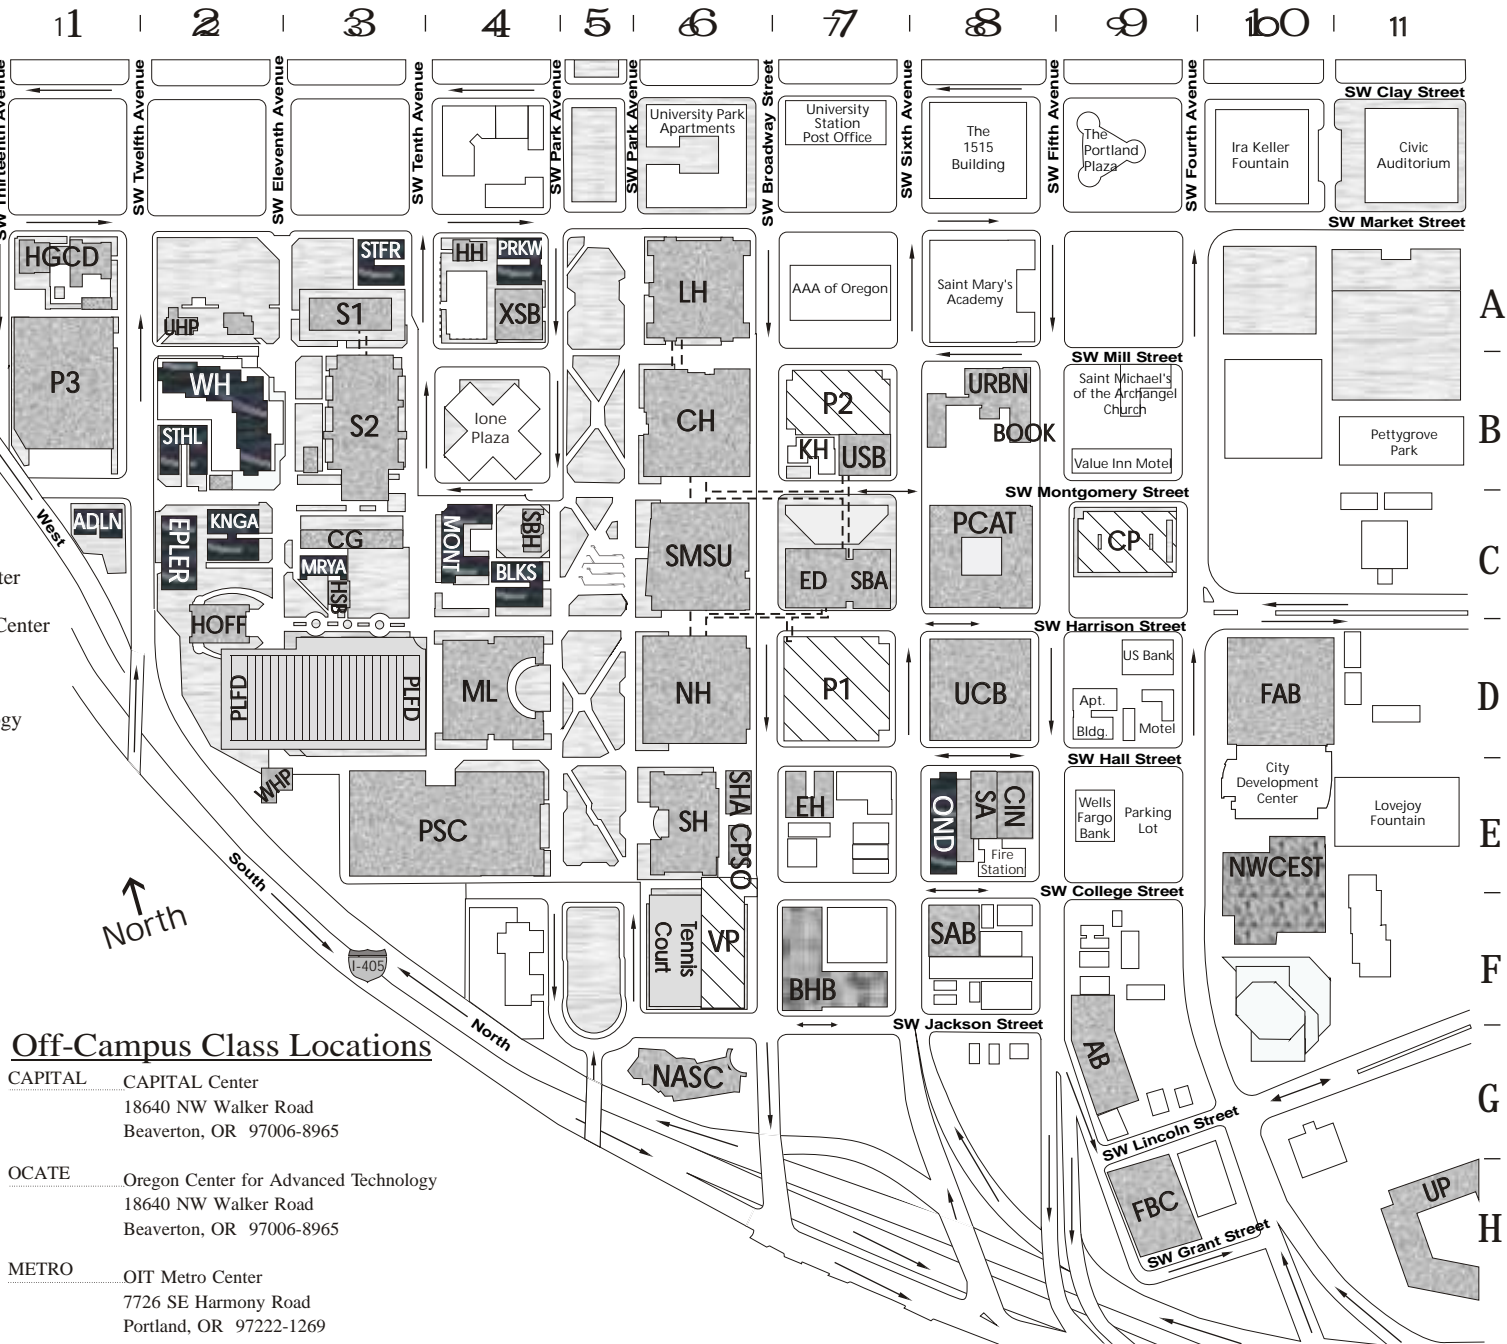

### University Buildings

- G9 AB Art Building
- D4 ML Branford Price Millar Library
- E6 CPSO Campus Security Building
- B6 CH Cramer Hall
- E7 EH East Hall
- H9 FBC Fifth Avenue Business Center
- E8 CIN Fifth Avenue Cinema
- D10 FAB Fourth Avenue Building
- C2 HOFF George C. Hoffmann Hall
- A4 HH Harder House
- C3 HSB Harrison Street Building
- A1 HGCD Helen Gordon Child Development Center
- A6 LH Lincoln Hall
- G6 NASC Native American Student Community Center
- D6 NH Neuberger Hall
- E8 OND Ondine
- E4 PSC Peter W. Stott Center
- C8 PCAT Portland Center for Advanced Technology
- C7 SBA School of Business Administration
- C7 ED School of Education (Graduate)
- A4 XSB School of Extended Studies
- A3 S1 Science One
- B3 S2 Science Two
- E8 SA SEAS Annex (a.k.a. CECS Annex)
- E6 SH Shattuck Hall
- C4 SBH Simon Benson House
- F8 SAB Sixth Avenue Building
- C6 SMSU Smith Memorial Student Union
- D8 UCB University Center
- A2 UHP University Honors Program
- H11 UP University Place
- B7 USB University Services Building
- B8 URBN Urban Center

### Student Housing

- C1 ADLN Adeline Building
- C4 BLKS Blackstone
- C2 KNGA King Albert Building
- C3 MRYA Marianne Building
- C4 MONT Montgomery Court
- E8 OND Ondine
- A4 PRKW Parkway Building
- B2 STHL Saint Helens Building
- C2 SEH Stephen E. Epler Hall
- A3 STFR Stratford Building

### Off-Campus Class Locations

- CAPITAL** CAPITAL Center  
18640 NW Walker Road  
Beaverton, OR 97006-8965
- OCATE** Oregon Center for Advanced Technology  
18640 NW Walker Road  
Beaverton, OR 97006-8965
- METRO** OIT Metro Center  
7726 SE Harmony Road  
Portland, OR 97222-1269
- SALEM** Salem Center  
4061 Winema Place NE  
Salem, OR 97305-4404
- UP** University of Portland/Army ROTC  
5000 N Willamette Blvd.  
Portland, OR 97203-5743

### Permit & Meter Parking

- C9 CP Carpool Parking Lot
- D7 P1 Parking One
- B7 P2 Parking Two
- B1 P3 Parking Three
- E6 SHP Shattuck Hall Parking